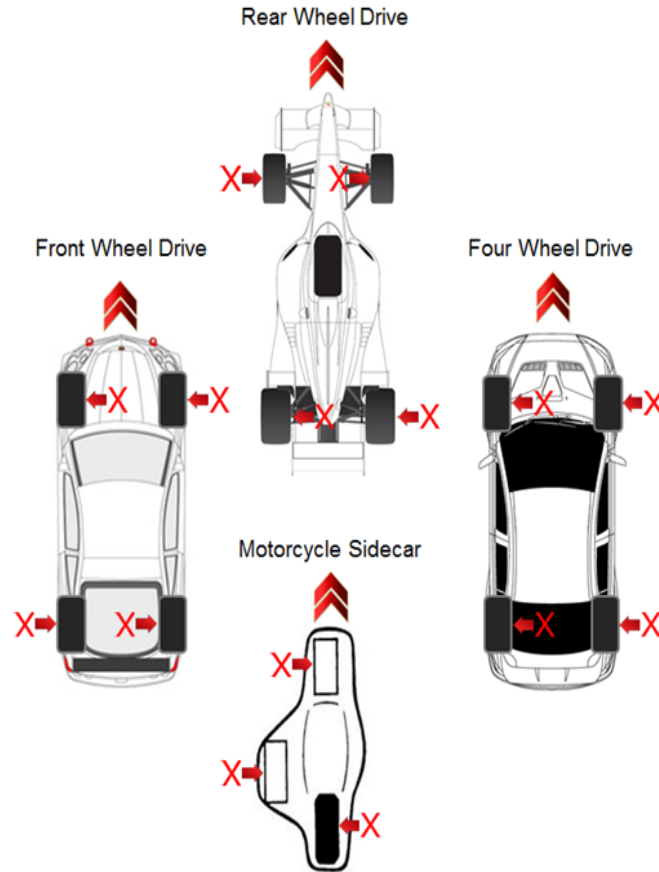

DIRECTION OF ROTATION - TYRE FITTING GUIDE

X = Specification Number – Located on one sidewall of each tyre